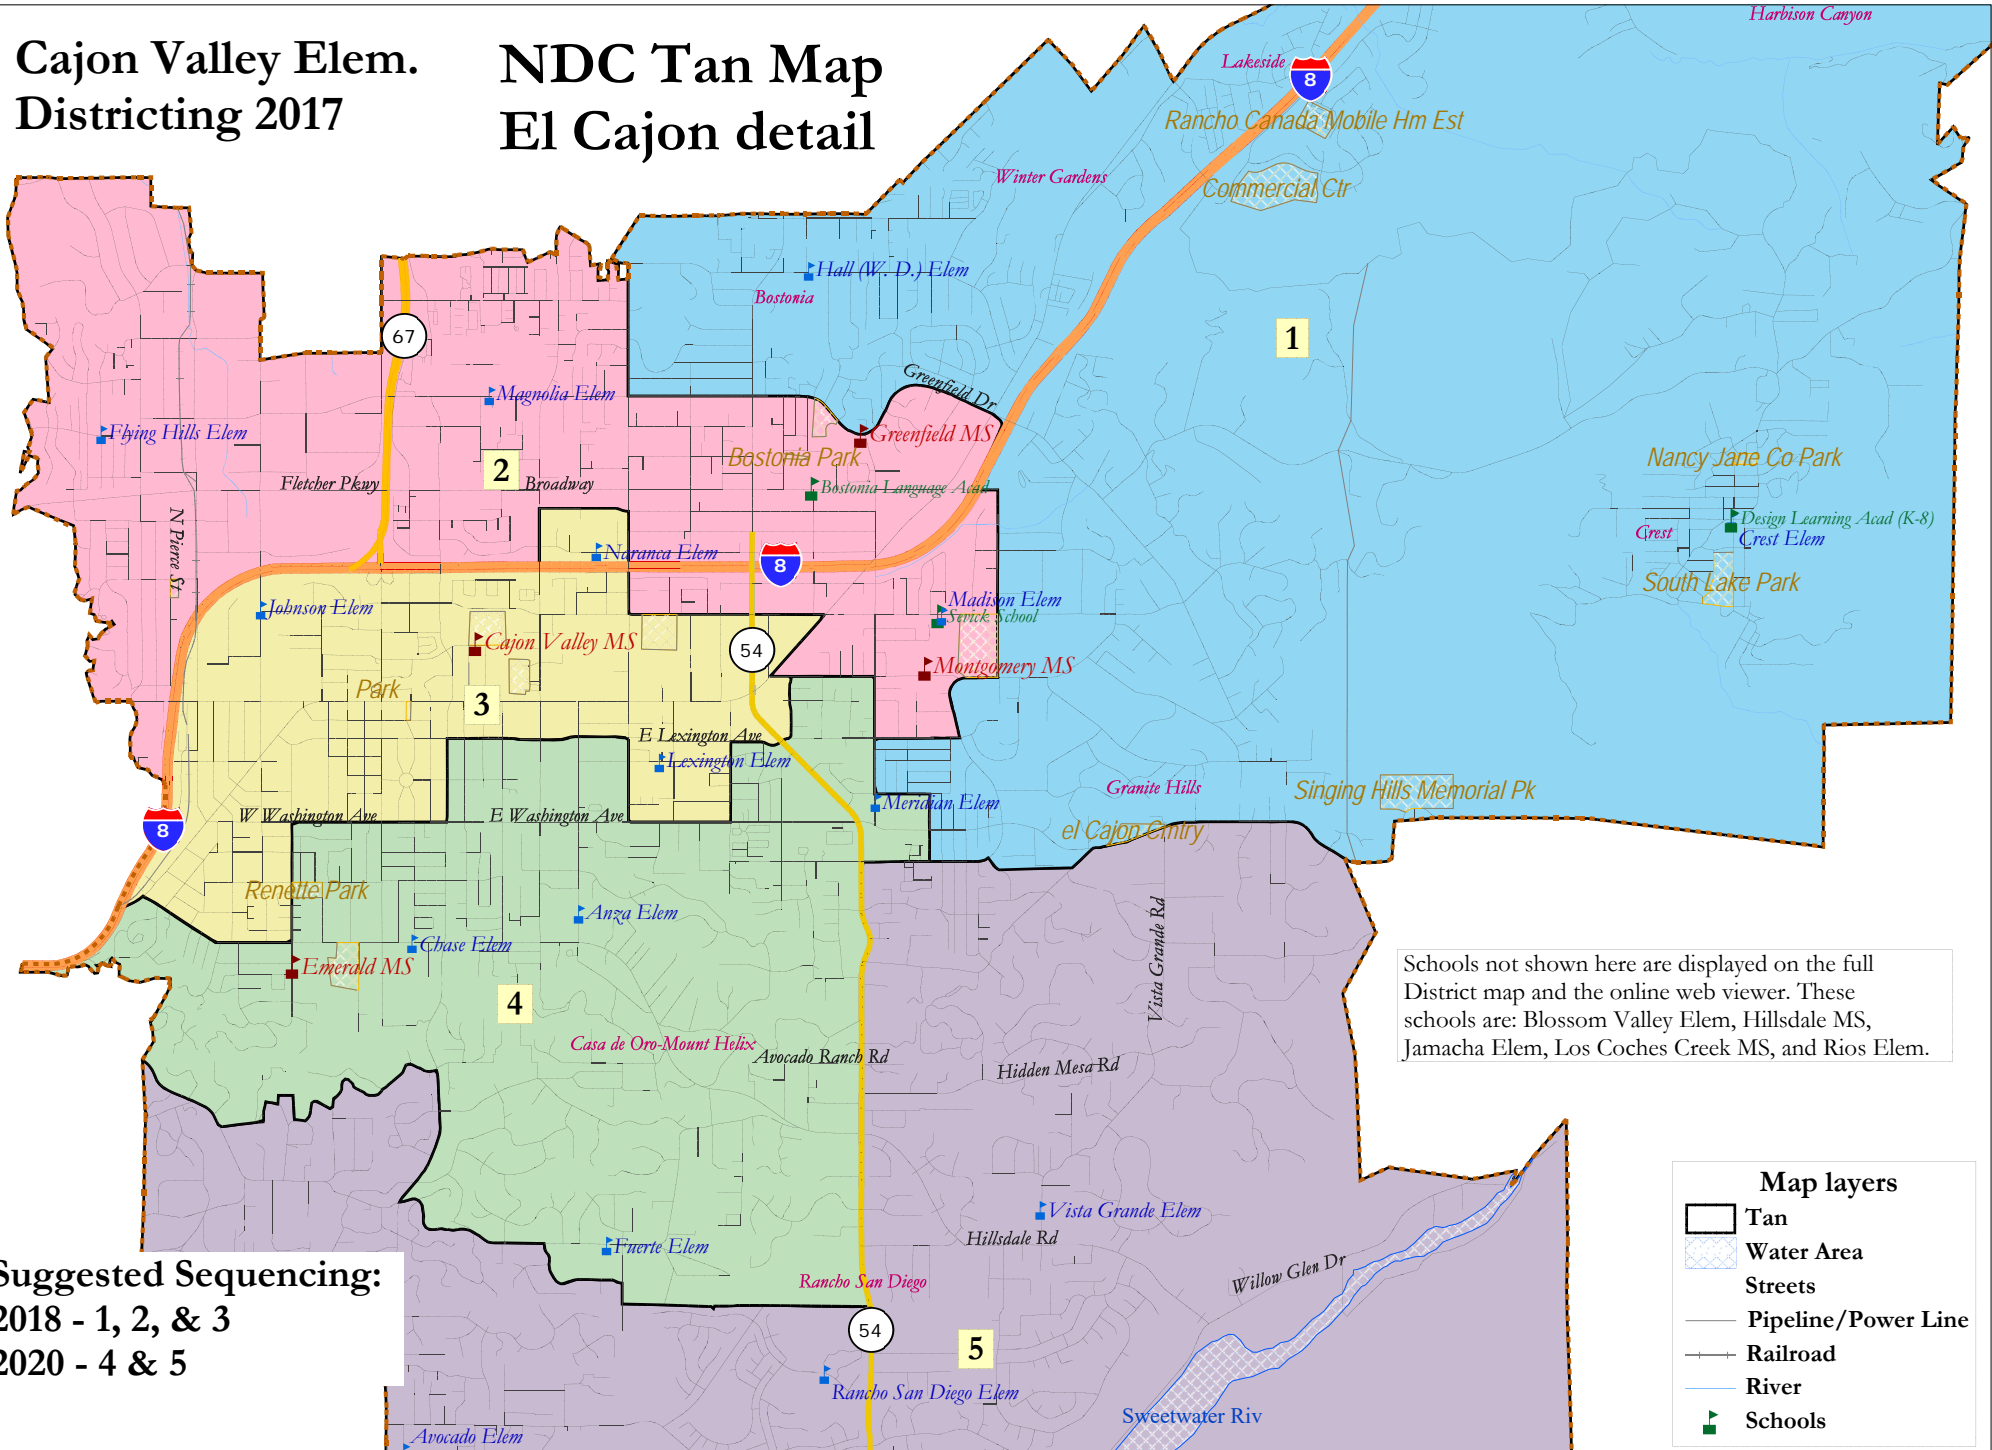

Cajon Valley Elem. Districting 2017

NDC Tan Map El Cajon detail

Schools not shown here are displayed on the full District map and the online web viewer. These schools are: Blossom Valley Elem, Hillsdale MS, Jamacha Elem, Los Coches Creek MS, and Rios Elem.

Suggested Sequencing:
2018 - 1, 2, & 3
2020 - 4 & 5

- Map layers**
-  Tan
 -  Water Area
 -  Streets
 -  Pipeline/Power Line
 -  Railroad
 -  River
 -  Schools